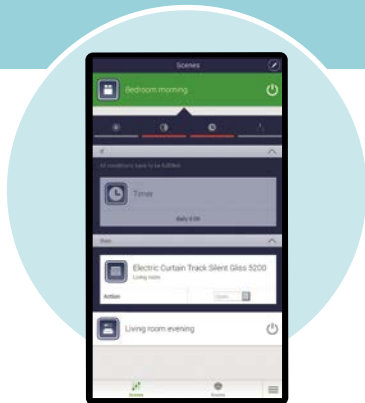

OPERATING POSSIBILITIES

Silent Gliss Move can be used together with remote control system L or as a complete alternative.

All Silent Gliss systems with SG control L receivers can be controlled with Silent Gliss Move – offering almost endless operation possibilities.

Download the Move app in the app stores.

With Silent Gliss Move you have total control

KEY FEATURES

ROOMS

Group systems together in rooms for ultimate usability.

SCENES

Scene mode allows you to group products together from different rooms for operation according to programmed opening and closing times or sunrise and sunset at the touch of a single button.

REMOTE HOME*

Silent Gliss systems can be controlled from anywhere in the world via smartphone, tablet or desktop (App).

*subscription required

ASTRO FUNCTION

Astro function allows opening and closing according to sunrise and sunset times!