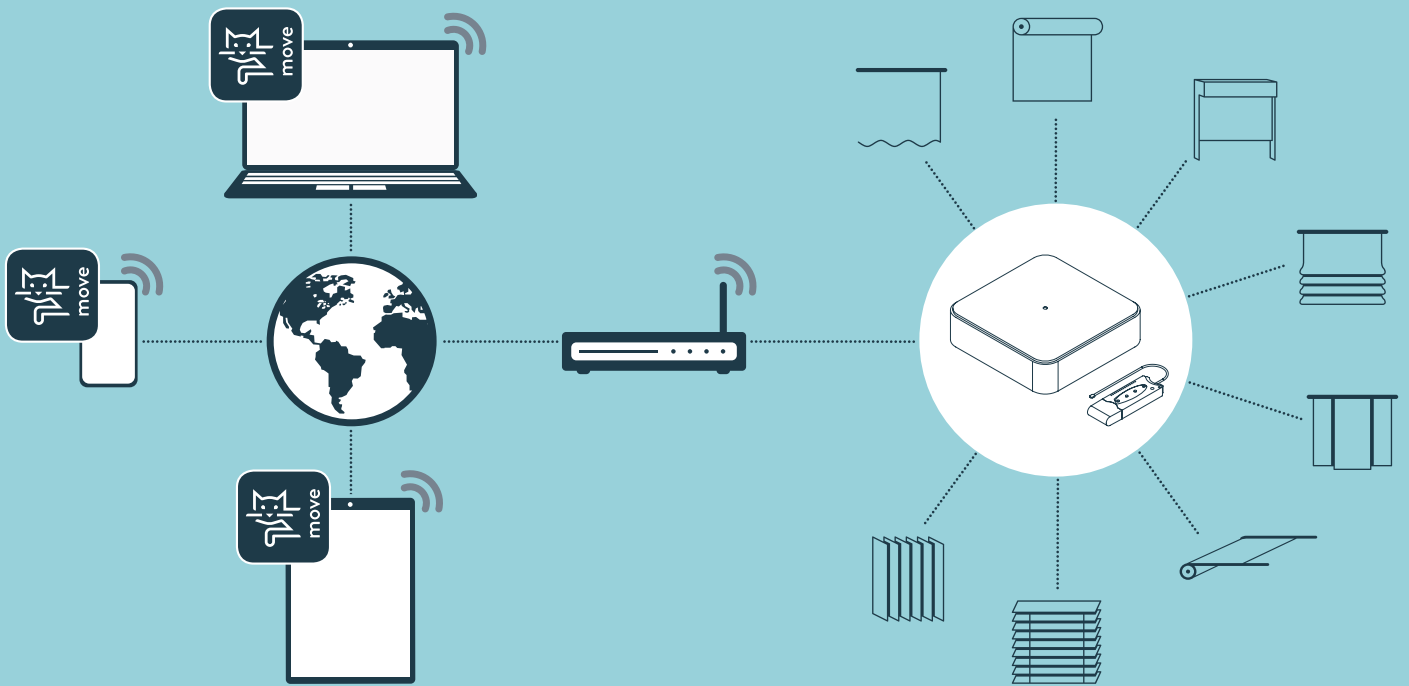

OPERATING POSSIBILITIES

Silent Gliss Move can be used together with remote control system L or as a complete alternative.

All Silent Gliss systems with SG control L receivers can be controlled with Silent Gliss Move – offering almost endless operation possibilities.

Download the Move app in the app stores.

With Silent Gliss Move you have total control

KEY FEATURES

ROOMS

Group systems together in rooms for ultimate usability.

SCENES

Scene mode allows you to group products together from different rooms for operation according to programmed opening and closing times or sunrise and sunset at the touch of a single button.

REMOTE HOME*

Silent Gliss systems can be controlled from anywhere in the world via smartphone, tablet or desktop (App).

*subscription required

ASTRO FUNCTION

Astro function allows opening and closing according to sunrise and sunset times!

SERVER SET

The Move server set SG 9960 (consisting of the server and transmitter stick) and the app software are required to operate motorised Silent Gliss systems through smartphone, tablet and desktop. The transmitter stick features 15 programmable channels.